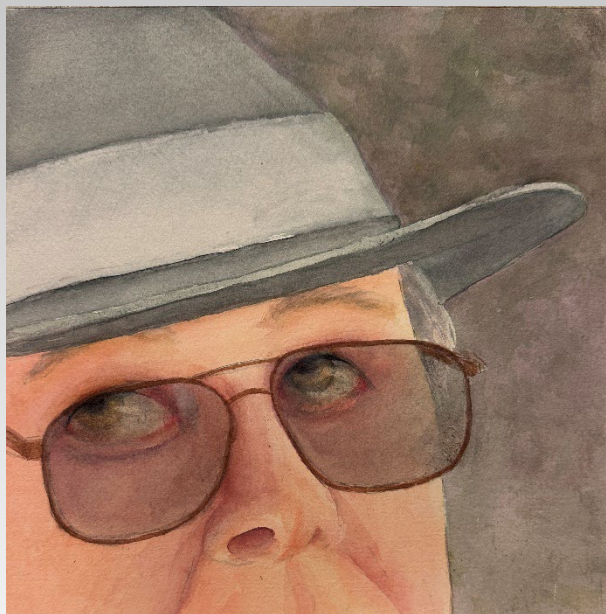

Pam Wilson
McKinney, Texas
Hmmm
8 ½" x 8 ½" $250