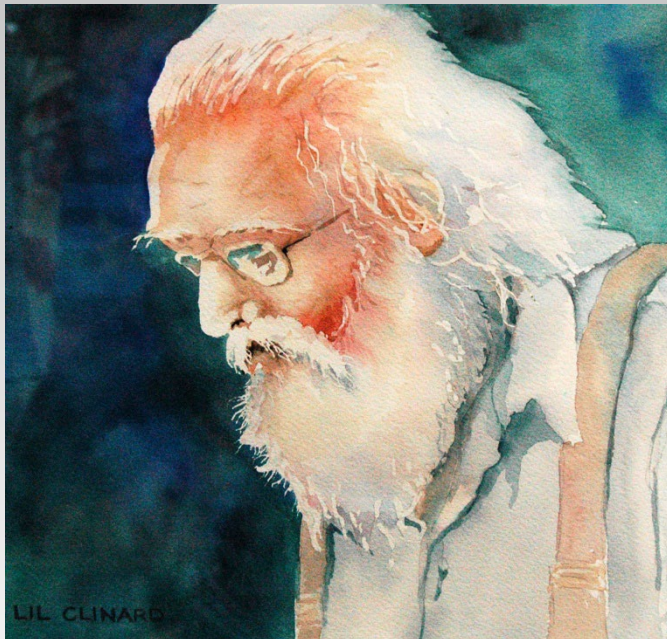

Society of Watercolor Artists

2023 Small Works Exhibition

Denis Benjamin, SWA
Fort Worth, Texas
Mirror Bee Orchid
8 ½" x 10" \$250

Chao Lui
Sugar Land, Texas
Cherry
5 ¼" x 7 ¾" \$300

Lil Clinard
Loudon, Tennessee
Papa Noell
9" x 9" \$400

Krystyna Dale, SWA
Arlington, Texas
Escape
8" x 5" \$200

Society of Watercolor Artists
2023 Small Works Exhibition

Brenda Driggers, SWA
Cleburne, Texas
North Country Farm
9 ½" x 6 ¼" \$175

Jennifer Gillen
Plano, Texas
The Captive
9 ½" x 4 ½" \$250