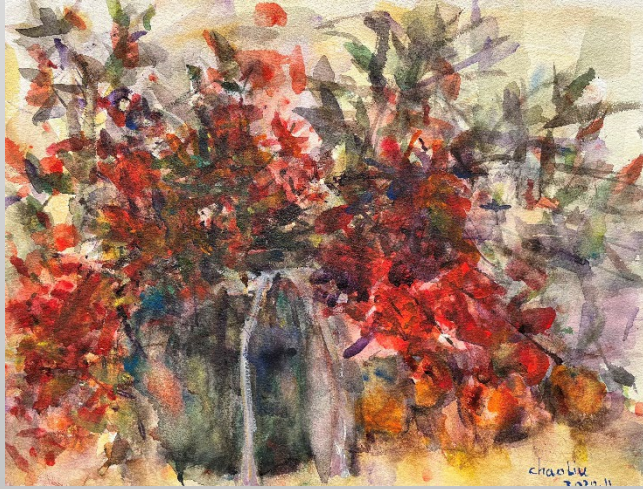

Sondra Carr, SWA
Chico, Texas
Blue the Color of Sorrow
15" x 22" \$1,200

Darla Bostick, SWA
Denton, Texas
Wrinkled in Time
11" x 15" \$850

SWA

Society of Watercolor Artists

2023 Juried Membership Exhibition